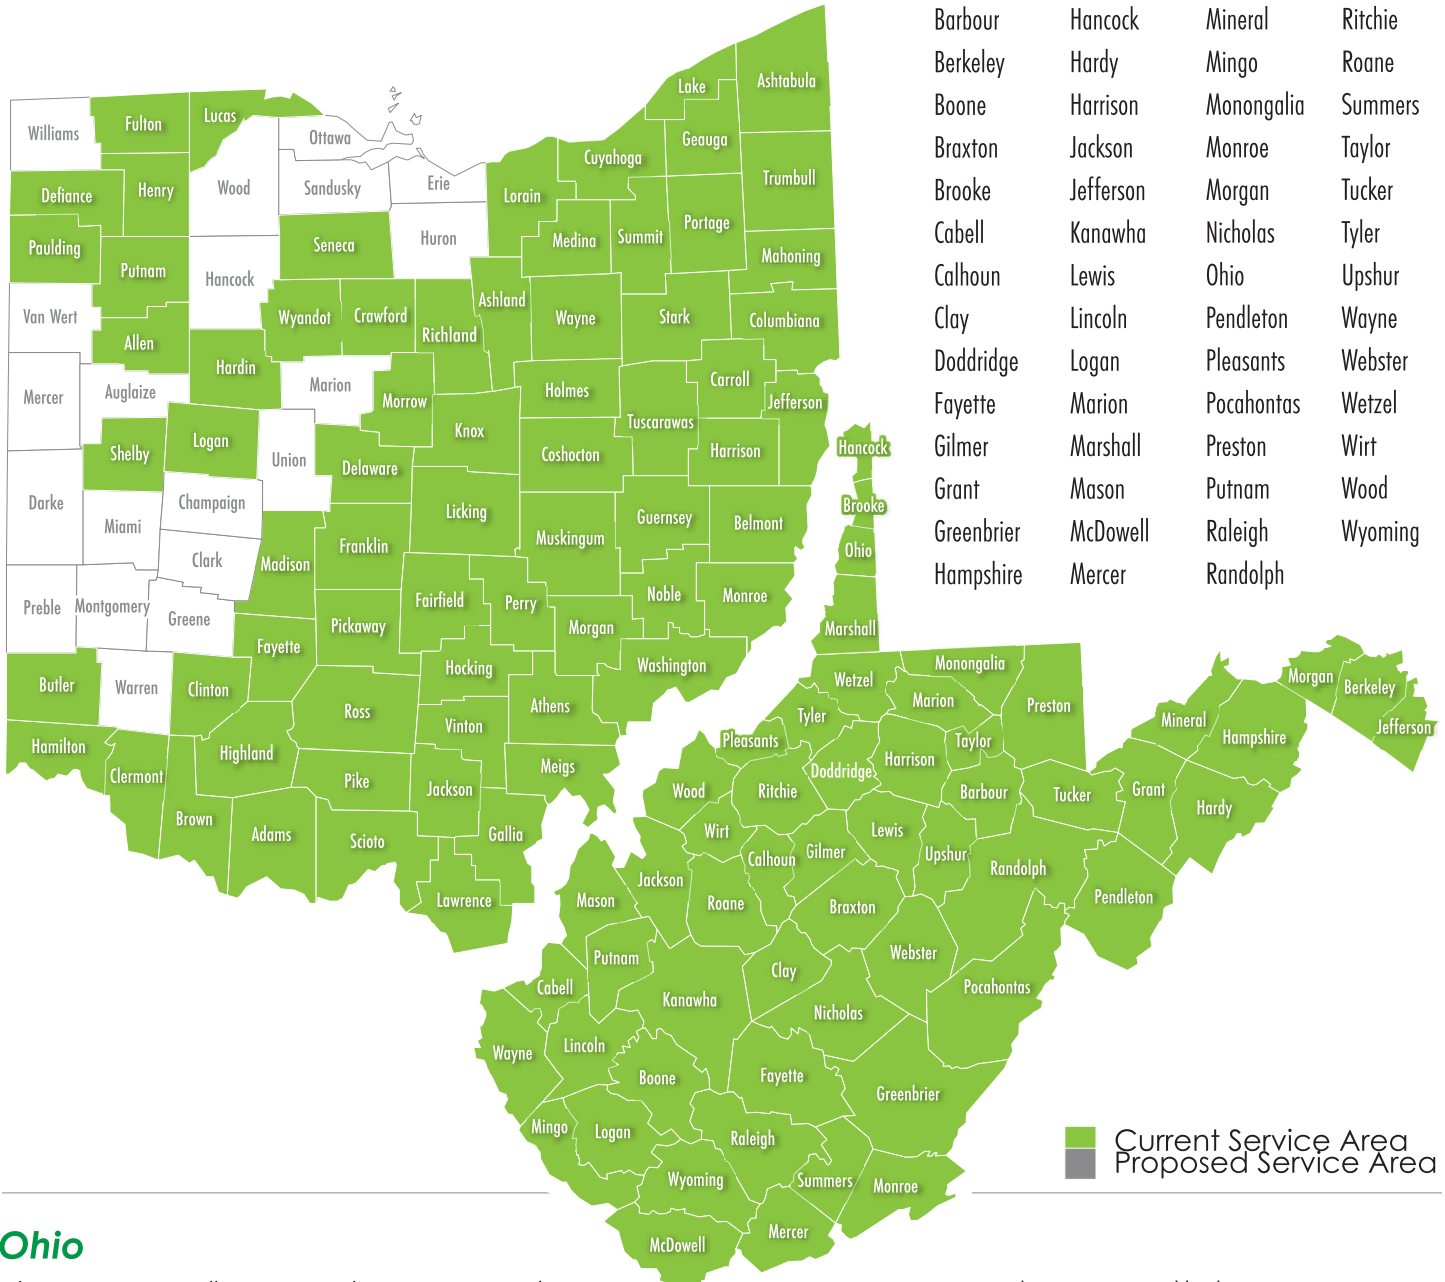

Commercial Service Area

West Virginia

Barbour	Hancock	Mineral	Ritchie
Berkeley	Hardy	Mingo	Roane
Boone	Harrison	Monongalia	Summers
Braxton	Jackson	Monroe	Taylor
Brooke	Jefferson	Morgan	Tucker
Cabell	Kanawha	Nicholas	Tyler
Calhoun	Lewis	Ohio	Upshur
Clay	Lincoln	Pendleton	Wayne
Doddridge	Logan	Pleasants	Webster
Fayette	Marion	Pocahontas	Wetzel
Gilmer	Marshall	Preston	Wirt
Grant	Mason	Putnam	Wood
Greenbrier	McDowell	Raleigh	Wyoming
Hampshire	Mercer	Randolph	

Current Service Area
 Proposed Service Area

Ohio

Adams	Carroll	Delaware	Hamilton	Lucas	Muskingum	Richland	Tuscarawas
Allen	Clermont	Fairfield	Hardin	Jefferson	Noble	Ross	Vinton
Ashland	Clinton	Fayette	Harrison	Knox	Paulding	Scioto	Washington
Ashtabula	Columbiana	Franklin	Henry	Lake	Perry	Seneca	Wayne
Athens	Coshocton	Fulton	Highland	Lawrence	Pickaway	Shelby	Wyandot
Belmont	Crawford	Gallia	Hocking	Licking	Pike	Stark	
Brown	Cuyahoga	Geauga	Holmes	Logan	Morgan	Summit	
Butler	Defiance	Guernsey	Jackson	Lorain	Morrow	Trumbull	