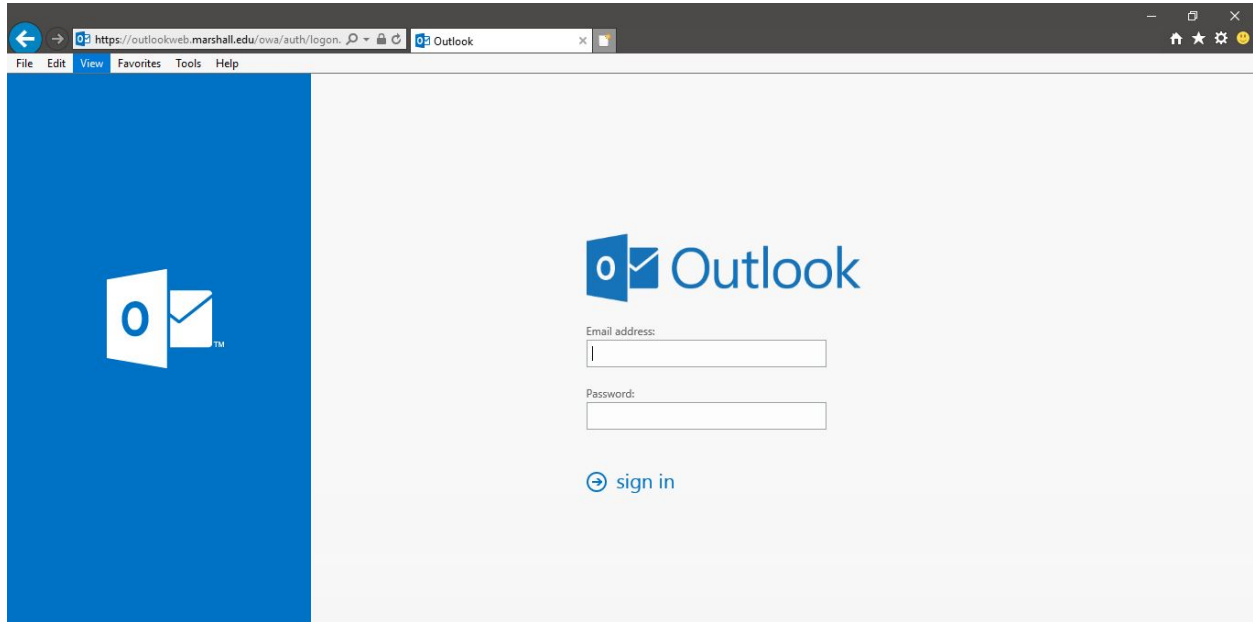

MUSOM and MARSHALL Exchange Email Web Access

Website: <https://outlookweb.marshall.edu>

MUSOM Exchange Account:

Email address: username@som.marshall.edu

Password: MUSOM domain password

MARSHALL Exchange Account: